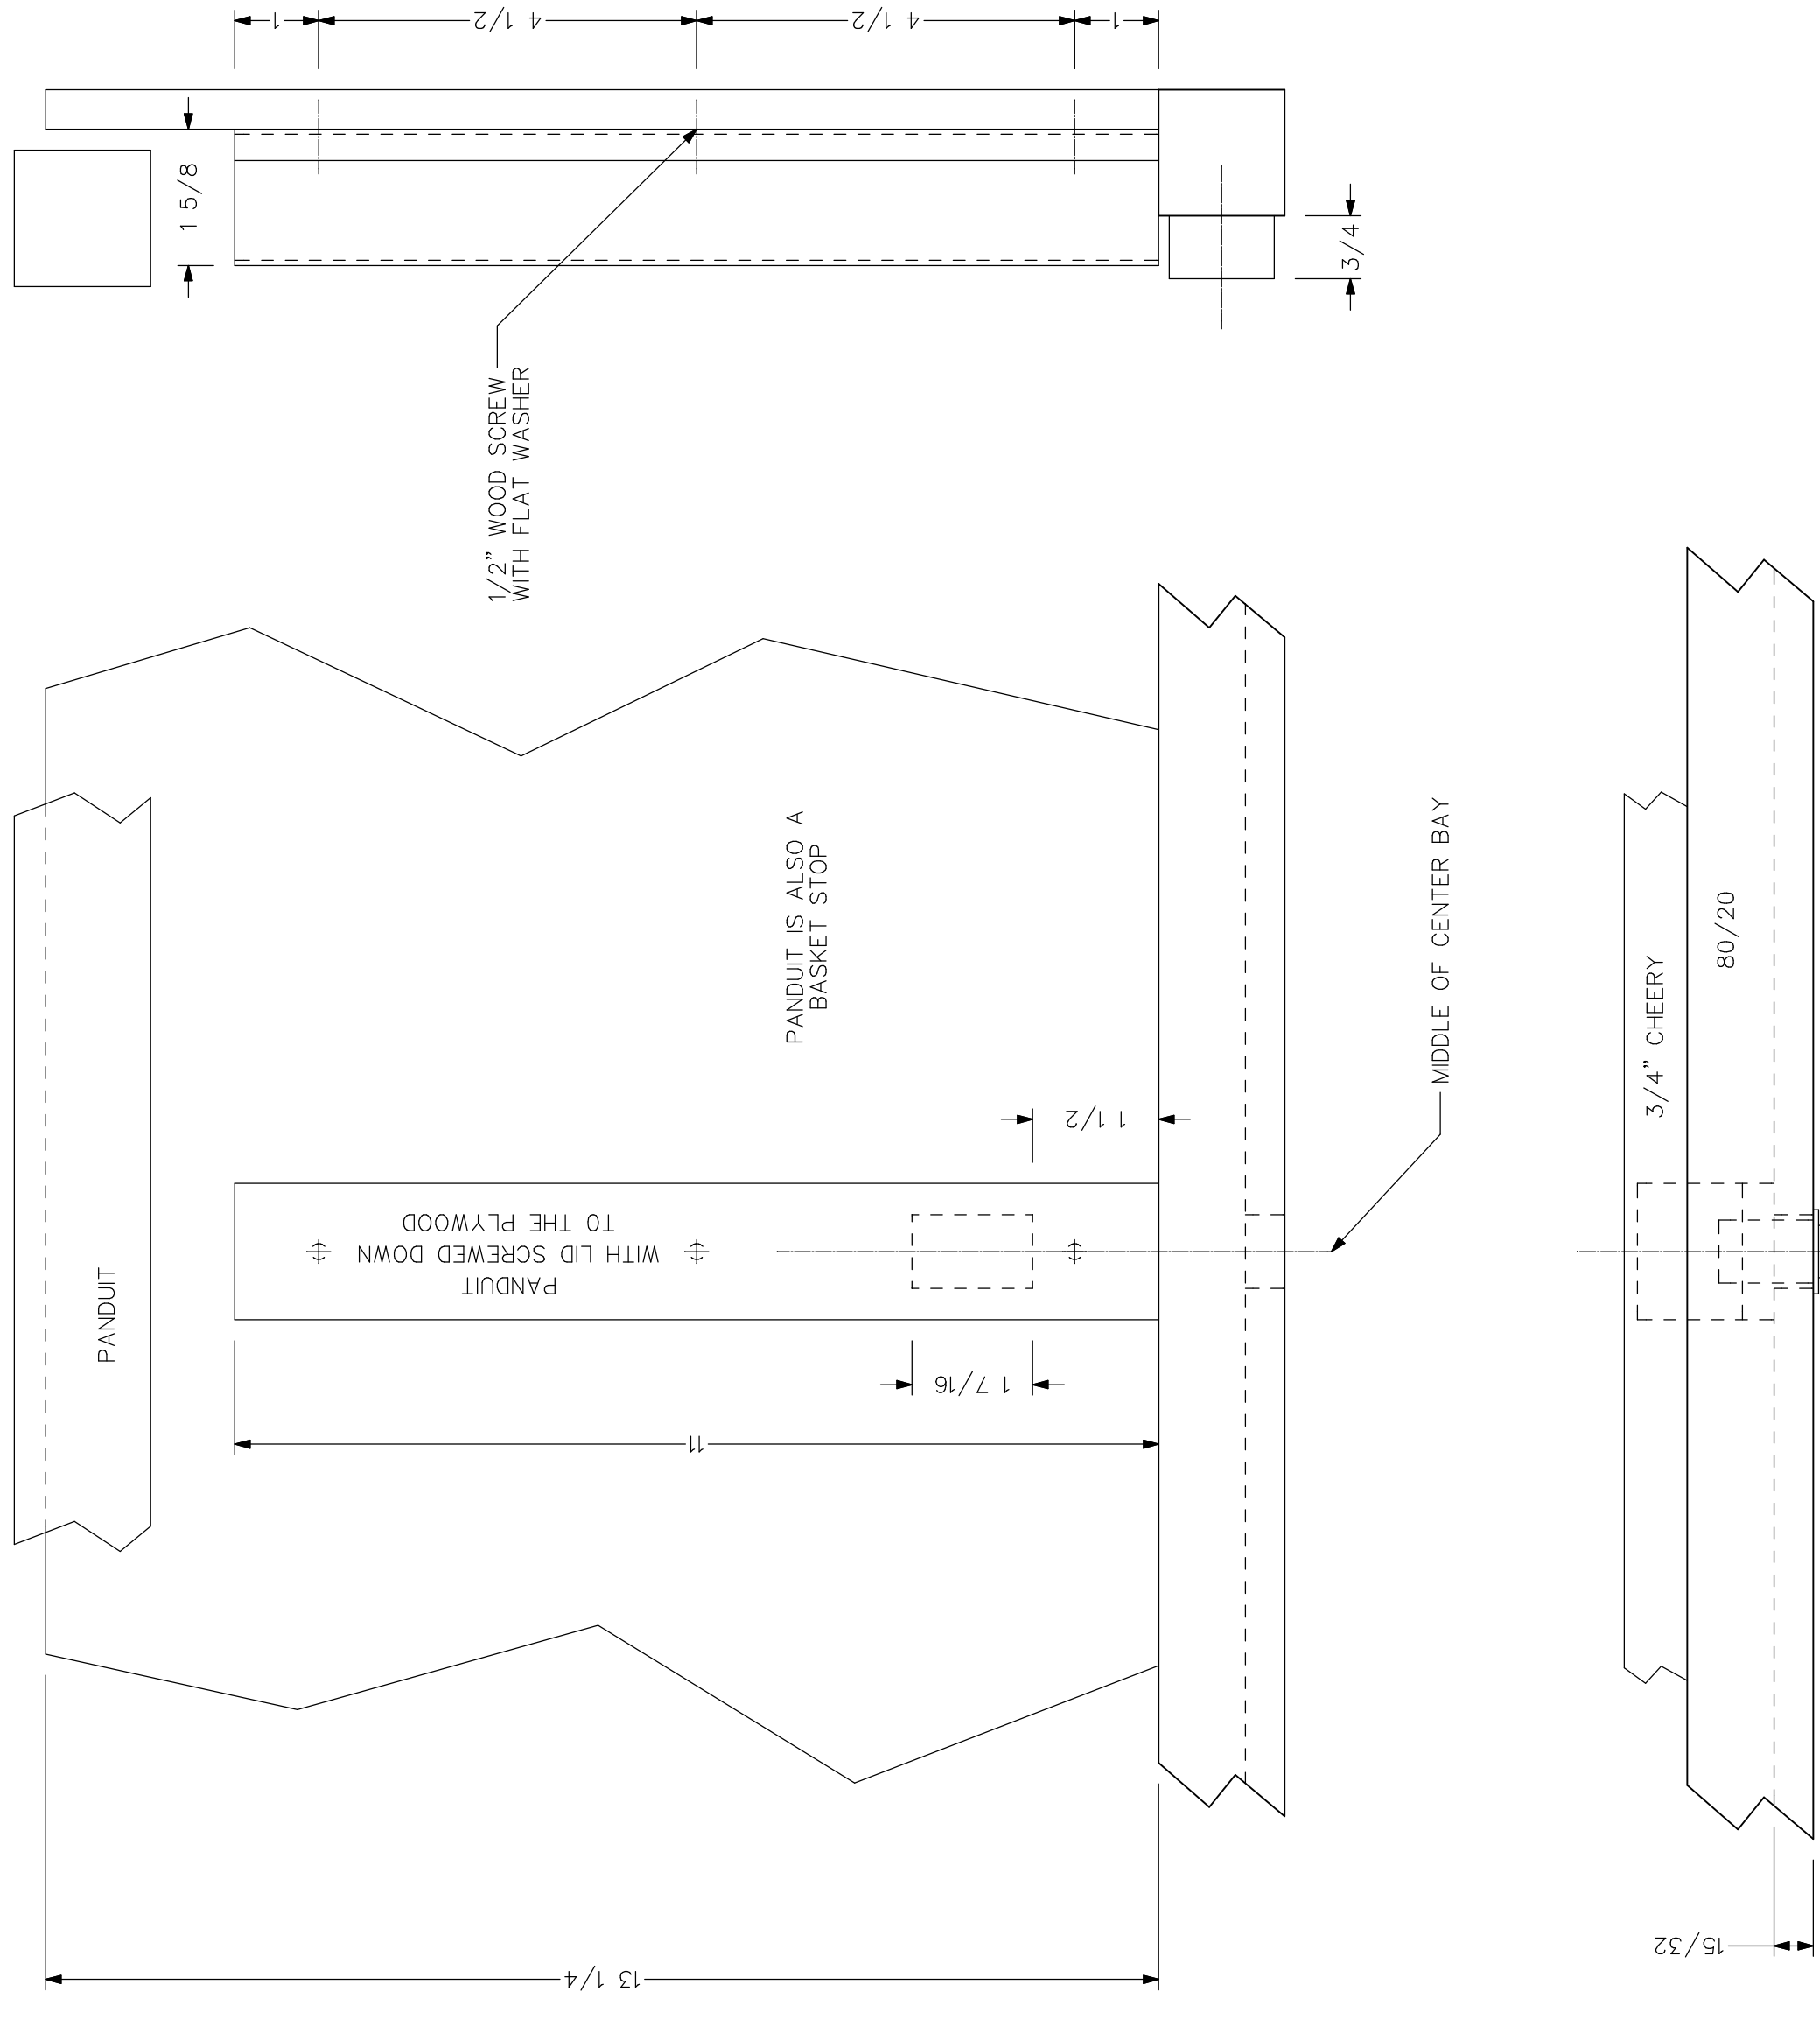

SHOWER PUMP AND LIGHT SWITCH PANEL

ONE PLACE

UPPER REAR CABINET LIGHT SWITCHES

TWO PLACES

FORD CARGO LED MOUNT

3 PLACES

ORTON DESIGN

ORTON
1-12-16
HALF

147.6" WB TRANSIT
12 VOLT SWITCH & LIGHT
MOUNTS

REVISED 4-1-18

ODJ127-55