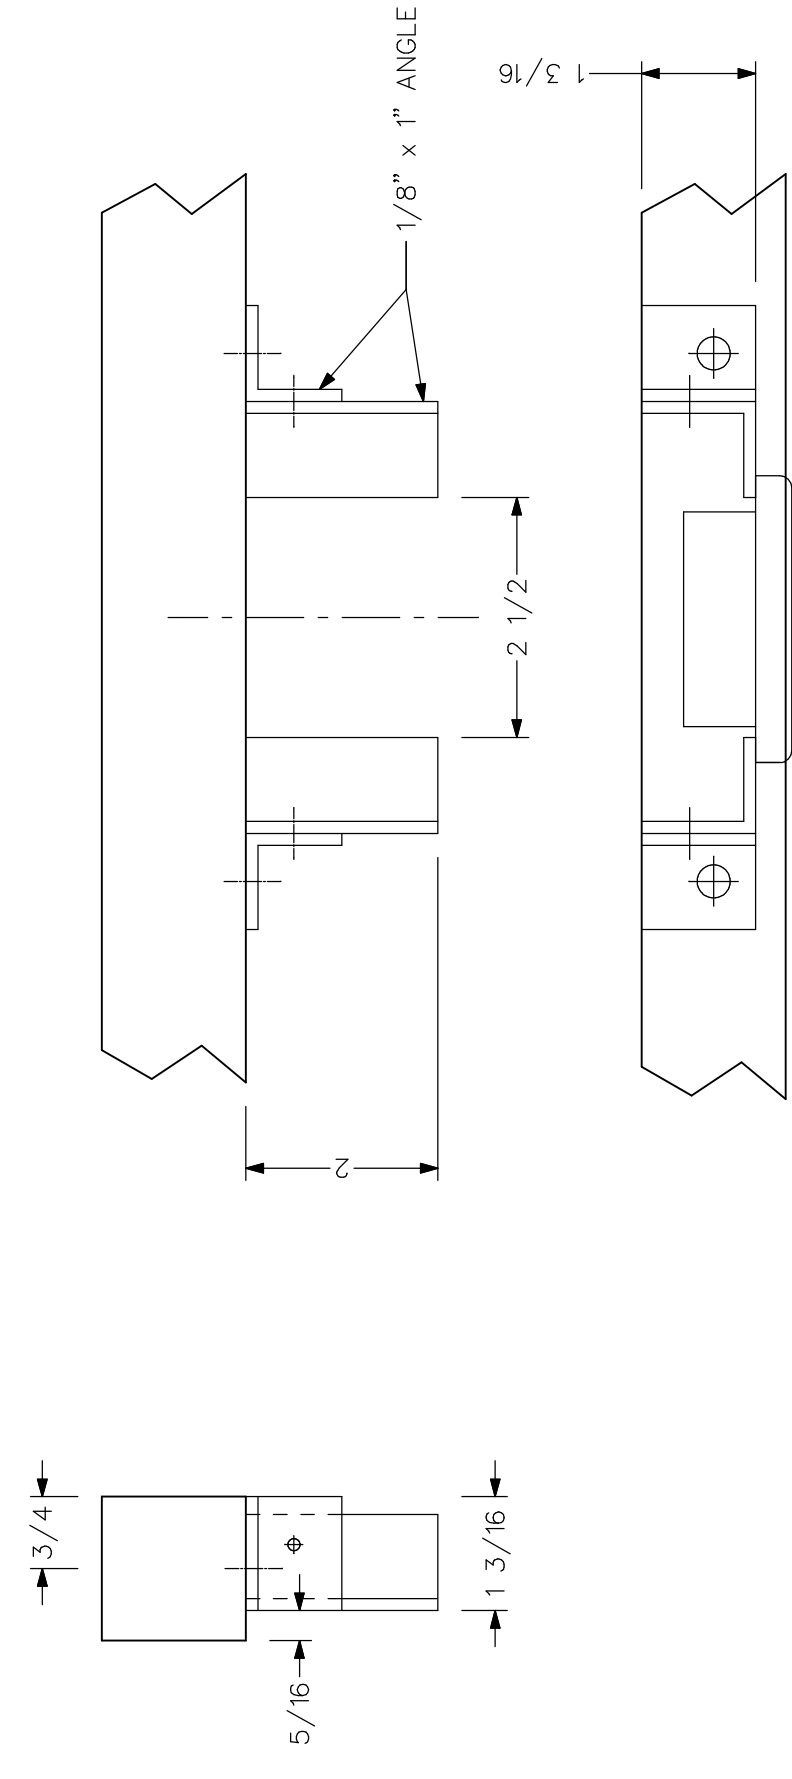

SHOWER PUMP AND LIGHT SWITCH PANEL

ONE PLACE

UPPER REAR CABINET LIGHT SWITCHES

TWO PLACES

FORD CARGO LED MOUNT

3 PLACES

ORTON DESIGN

ORTON
1-12-16
HALF

147.6" WB TRANSIT
12 VOLT SWITCH & LIGHT
MOUNTS

REVISED 4-1-18

ODJ127-55